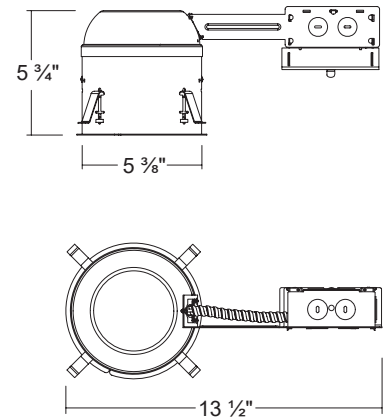

H550SICRA

5" IC Air-Tight Incandescent Shallow Remodel Housing (Max. 75W)

Dimensions

ORDERING INFORMATION

Model No.	Description
H550SICRA	5" IC Air-Tight Incandescent Shallow Remodel Housing (Max. 75W)

SPECIFICATION

Junction Box

- Listed for through branch circuit wiring
- Contains one 1-1/8", six 7/8" knockouts
- New Cable Trap for easy installation of Romex Cable (US Patented / China Patented)

Remodel Clips

- Four remodel clips secure housing and accommodates 1/2" and 5/8" ceiling materials