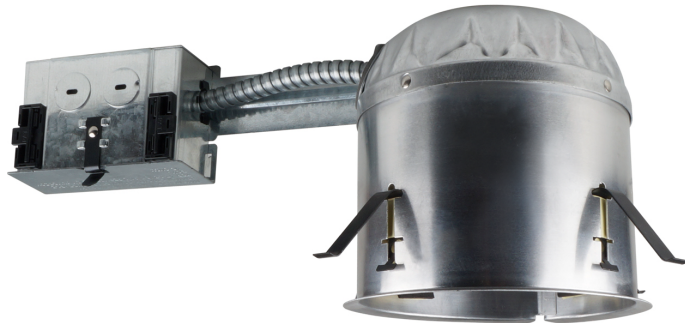

H550SICRA

5" IC Air-Tight Incandescent Shallow Remodel Housing (Max. 75W)

Dimensions

ORDERING INFORMATION

Model No.	Description
H550SICRA	5" IC Air-Tight Incandescent Shallow Remodel Housing (Max. 75W)

SPECIFICATION

Junction Box

- Listed for through branch circuit wiring
- Contains one 1-1/8", six 7/8" knockouts
- New Cable Trap for easy installation of Romex Cable (US Patented / China Patented)

Remodel Clips

- Four remodel clips secure housing and accommodates 1/2" and 5/8" ceiling materials

Thermal Protector

- Self resetting thermal protector deactivates fixture if overheating occurs due to improper lamping or misapplied insulation.

Listings

- cULus Listed for Damp Location
- cULus Listed for Feed Through
- Certified under ASTM-E283 for Air tight construction